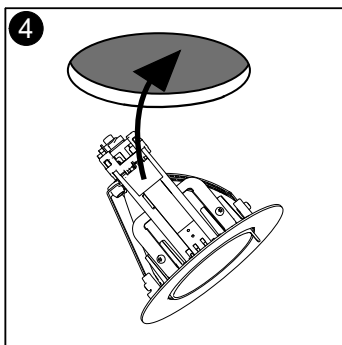

GB The light source, control gear and external cable shall exclusively be replaced by the manufacturer or its designated person.

FAGERHULT SE - 566 80 Habo

Pleiad G4 Flex Dim to Warm

(S) Ljuskälla och drivdon ska enbart bytas ut av tillverkaren eller dess utsedda person.
(GB) The light source and control gear shall only be replaced by the manufacturer or its designated person.