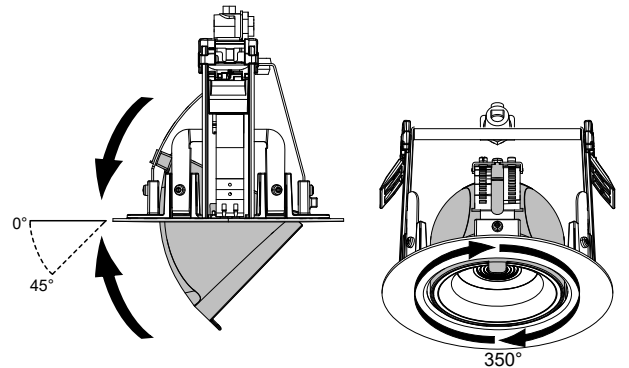

GB The light source, control gear and external cable shall exclusively be replaced by the manufacturer or its designated person.

FAGERHULT SE - 566 80 Habo

Pleiad G4 Flex Dim to Warm

(S) Ljuskälla och drivdon ska enbart bytas ut av tillverkaren eller dess utsedda person.
(GB) The light source and control gear shall only be replaced by the manufacturer or its designated person.