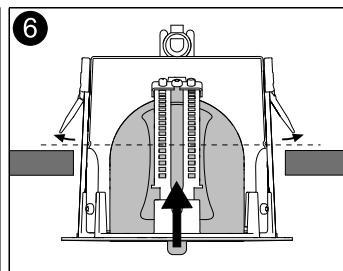

GB The light source, control gear and external cable shall exclusively be replaced by the manufacturer or its designated person.

FAGERHULT SE - 566 80 Habo

Pleiad G4 Flex Dim to Warm

(S) Ljuskälla och drivdon ska enbart bytas ut av tillverkaren eller dess utsedda person.
(GB) The light source and control gear shall only be replaced by the manufacturer or its designated person.