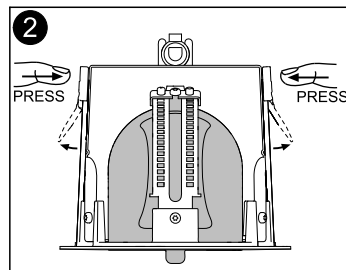

GB The light source, control gear and external cable shall exclusively be replaced by the manufacturer or its designated person.

FAGERHULT SE - 566 80 Habo

Pleiad G4 Flex Dim to Warm

(S) Ljuskälla och drivdon ska enbart bytas ut av tillverkaren eller dess utsedda person.
(GB) The light source and control gear shall only be replaced by the manufacturer or its designated person.