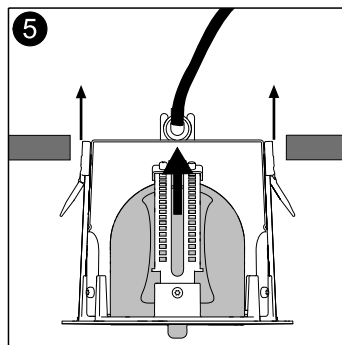

GB The light source, control gear and external cable shall exclusively be replaced by the manufacturer or its designated person.

FAGERHULT SE - 566 80 Habo

Pleiad G4 Flex Dim to Warm

(S) Ljuskälla och drivdon ska enbart bytas ut av tillverkaren eller dess utsedda person.
(GB) The light source and control gear shall only be replaced by the manufacturer or its designated person.