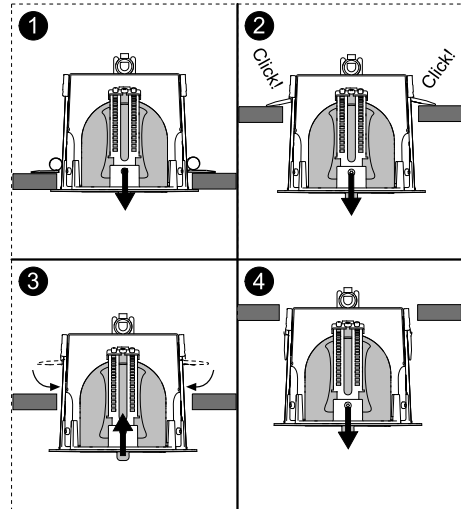

Remove Procedure

(S) Får ej täckas med isolering
(GB) Must not be covered with insulating matting

0mm

(S) Ljuskälla, drivdon och anslutningskabel ska enbart bytas ut av tillverkaren eller dess utsedda person.
(GB) The light source, control gear and external cable shall exclusively be replaced by the manufacturer or its designated person.

Manufactured by Fagerhult Sweden.
For UK market importer Fagerhult UK
33-34 Dolben Street, London, SE1 0UQ

(S) Det är lämpligt att denna information överlämnas till användaren av anläggningen. **(GB)** It is appropriate that this information is passed on to the users of the installation.