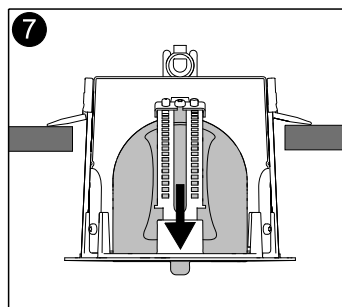

GB The light source, control gear and external cable shall exclusively be replaced by the manufacturer or its designated person.

FAGERHULT SE - 566 80 Habo

Pleiad G4 Flex Dim to Warm

(S) Ljuskälla och drivdon ska enbart bytas ut av tillverkaren eller dess utsedda person.
(GB) The light source and control gear shall only be replaced by the manufacturer or its designated person.