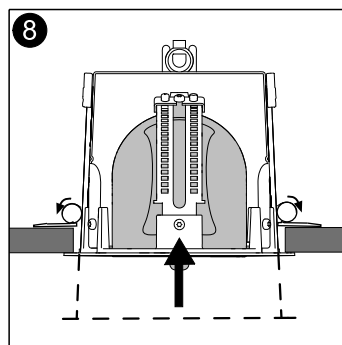

GB The light source, control gear and external cable shall exclusively be replaced by the manufacturer or its designated person.

FAGERHULT SE - 566 80 Habo

Pleiad G4 Flex Dim to Warm

(S) Ljuskälla och drivdon ska enbart bytas ut av tillverkaren eller dess utsedda person.
(GB) The light source and control gear shall only be replaced by the manufacturer or its designated person.