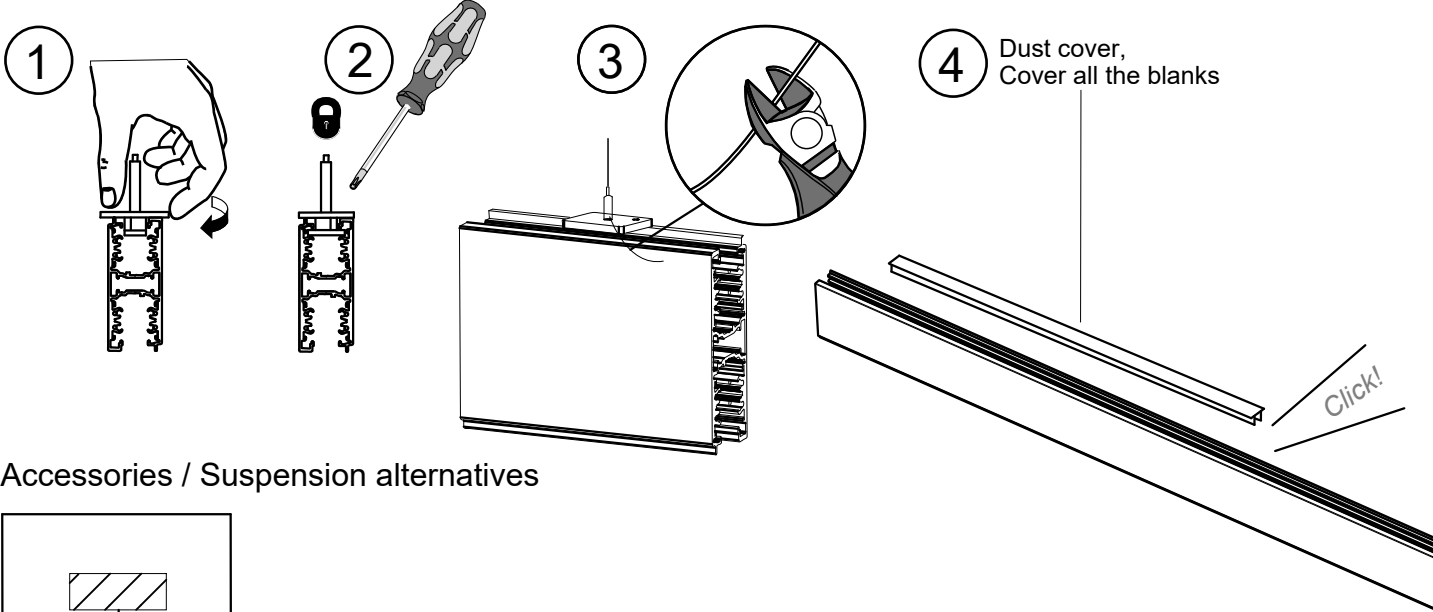

FAGERHULT SE - 566 80 Habo

Control Track Dual

Electrical schematic

Couplers

Merging control track dual

Accessories / Suspension alternatives

Accessories / Suspension alternatives