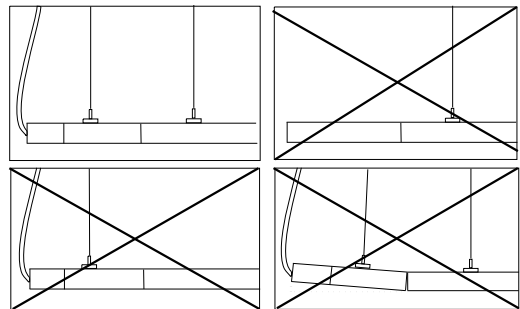

FAGERHULT SE - 566 80 Habo

Control Track Dual

Electrical schematic

Couplers

Merging control track dual

Accessories / Suspension alternatives

Accessories / Suspension alternatives