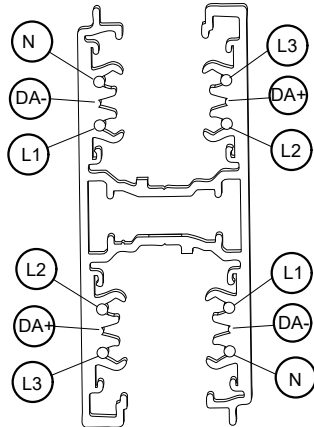

FAGERHULT SE - 566 80 Habo

Control Track Dual

Electrical schematic

Couplers

Merging control track dual

Accessories / Suspension alternatives

Accessories / Suspension alternatives