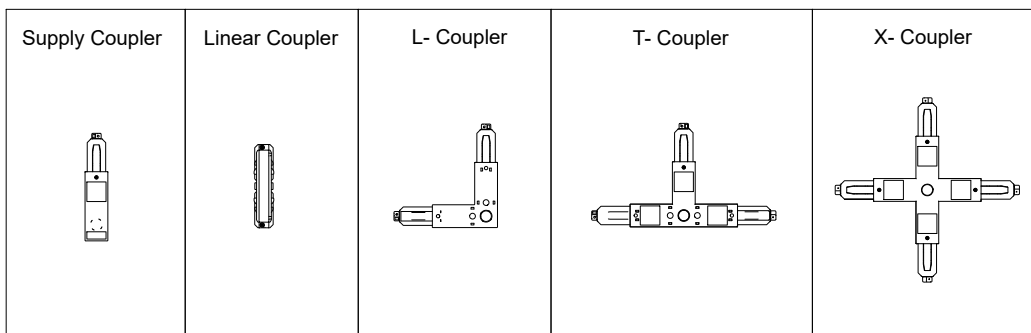

FAGERHULT SE - 566 80 Habo

Control Track Dual

Electrical schematic

Couplers

Merging control track dual

Accessories / Suspension alternatives

Accessories / Suspension alternatives