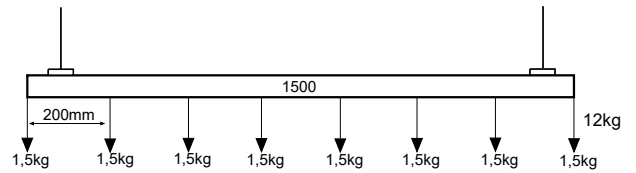

FAGERHULT SE - 566 80 Habo

Control Track Dual

Electrical schematic

Couplers

Merging control track dual

Accessories / Suspension alternatives

Accessories / Suspension alternatives