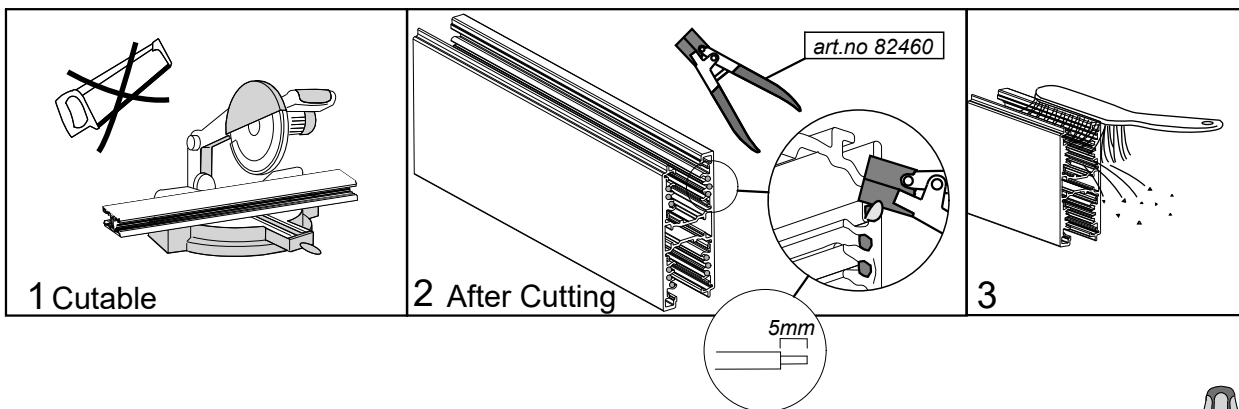

FAGERHULT SE - 566 80 Habo

Control Track Dual

Electrical schematic

Couplers

Merging control track dual

Accessories / Suspension alternatives

Accessories / Suspension alternatives