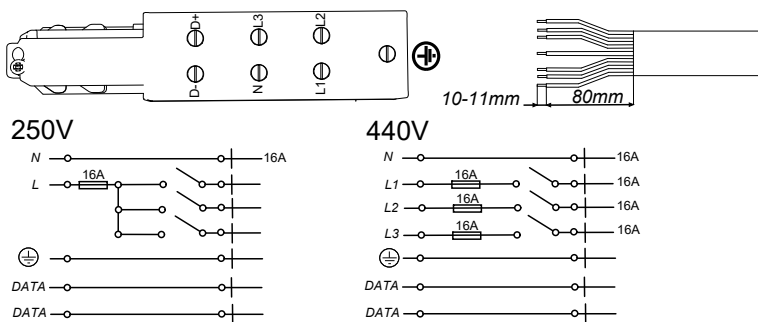

FAGERHULT SE - 566 80 Habo

Control Track Dual

Electrical schematic

Couplers

Merging control track dual

Accessories / Suspension alternatives

Accessories / Suspension alternatives