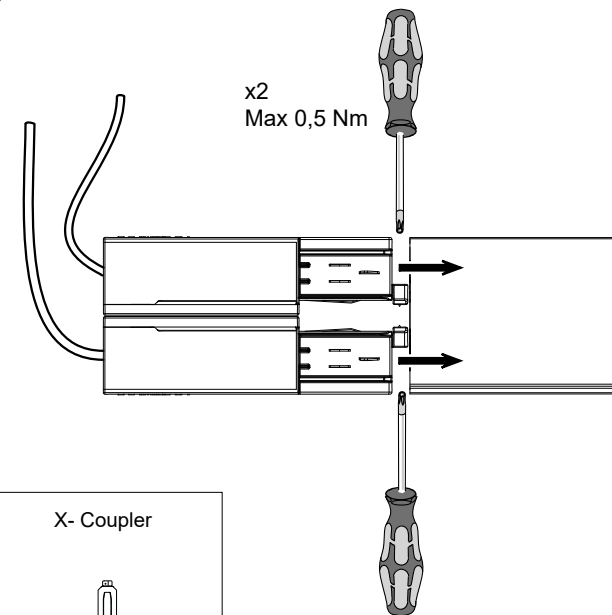

FAGERHULT SE - 566 80 Habo

Control Track Dual

Electrical schematic

Couplers

Merging control track dual

Accessories / Suspension alternatives

Accessories / Suspension alternatives