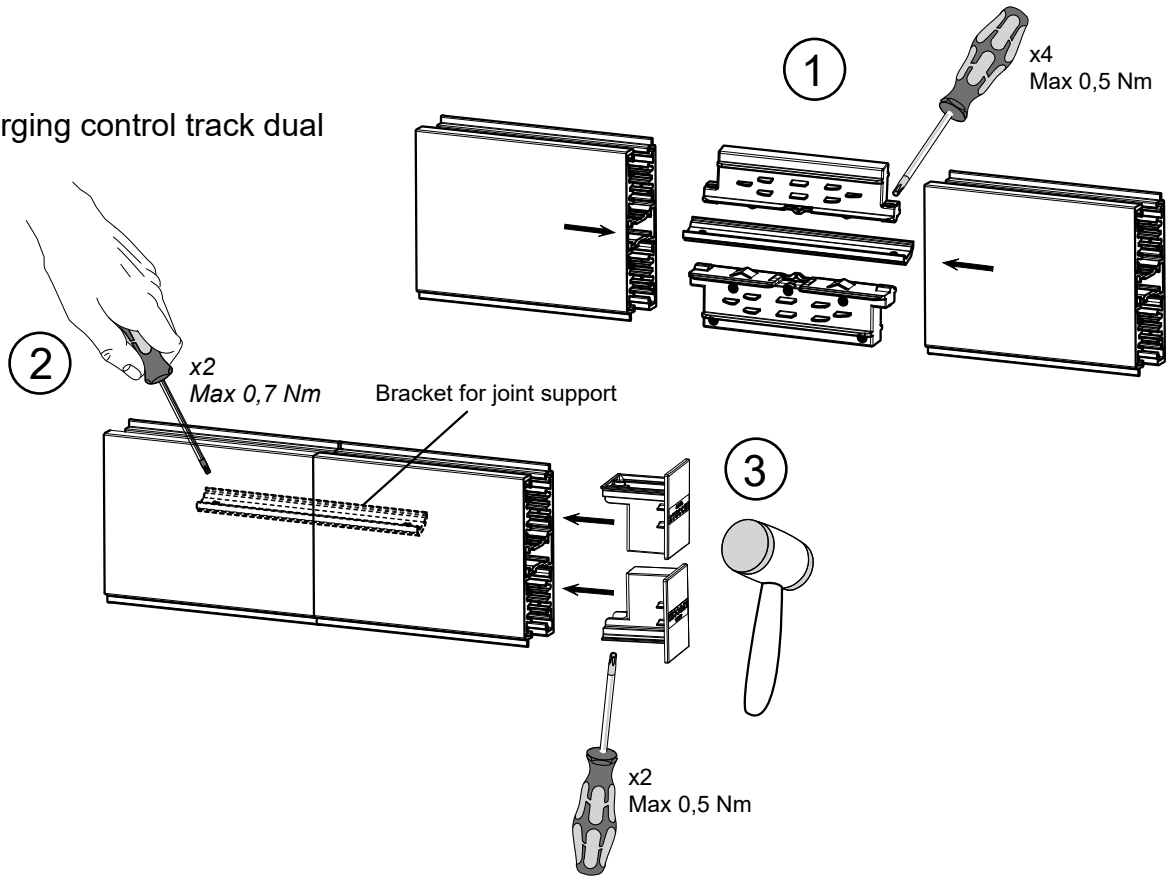

FAGERHULT SE - 566 80 Habo

Control Track Dual

Electrical schematic

Couplers

Merging control track dual

Accessories / Suspension alternatives

Accessories / Suspension alternatives